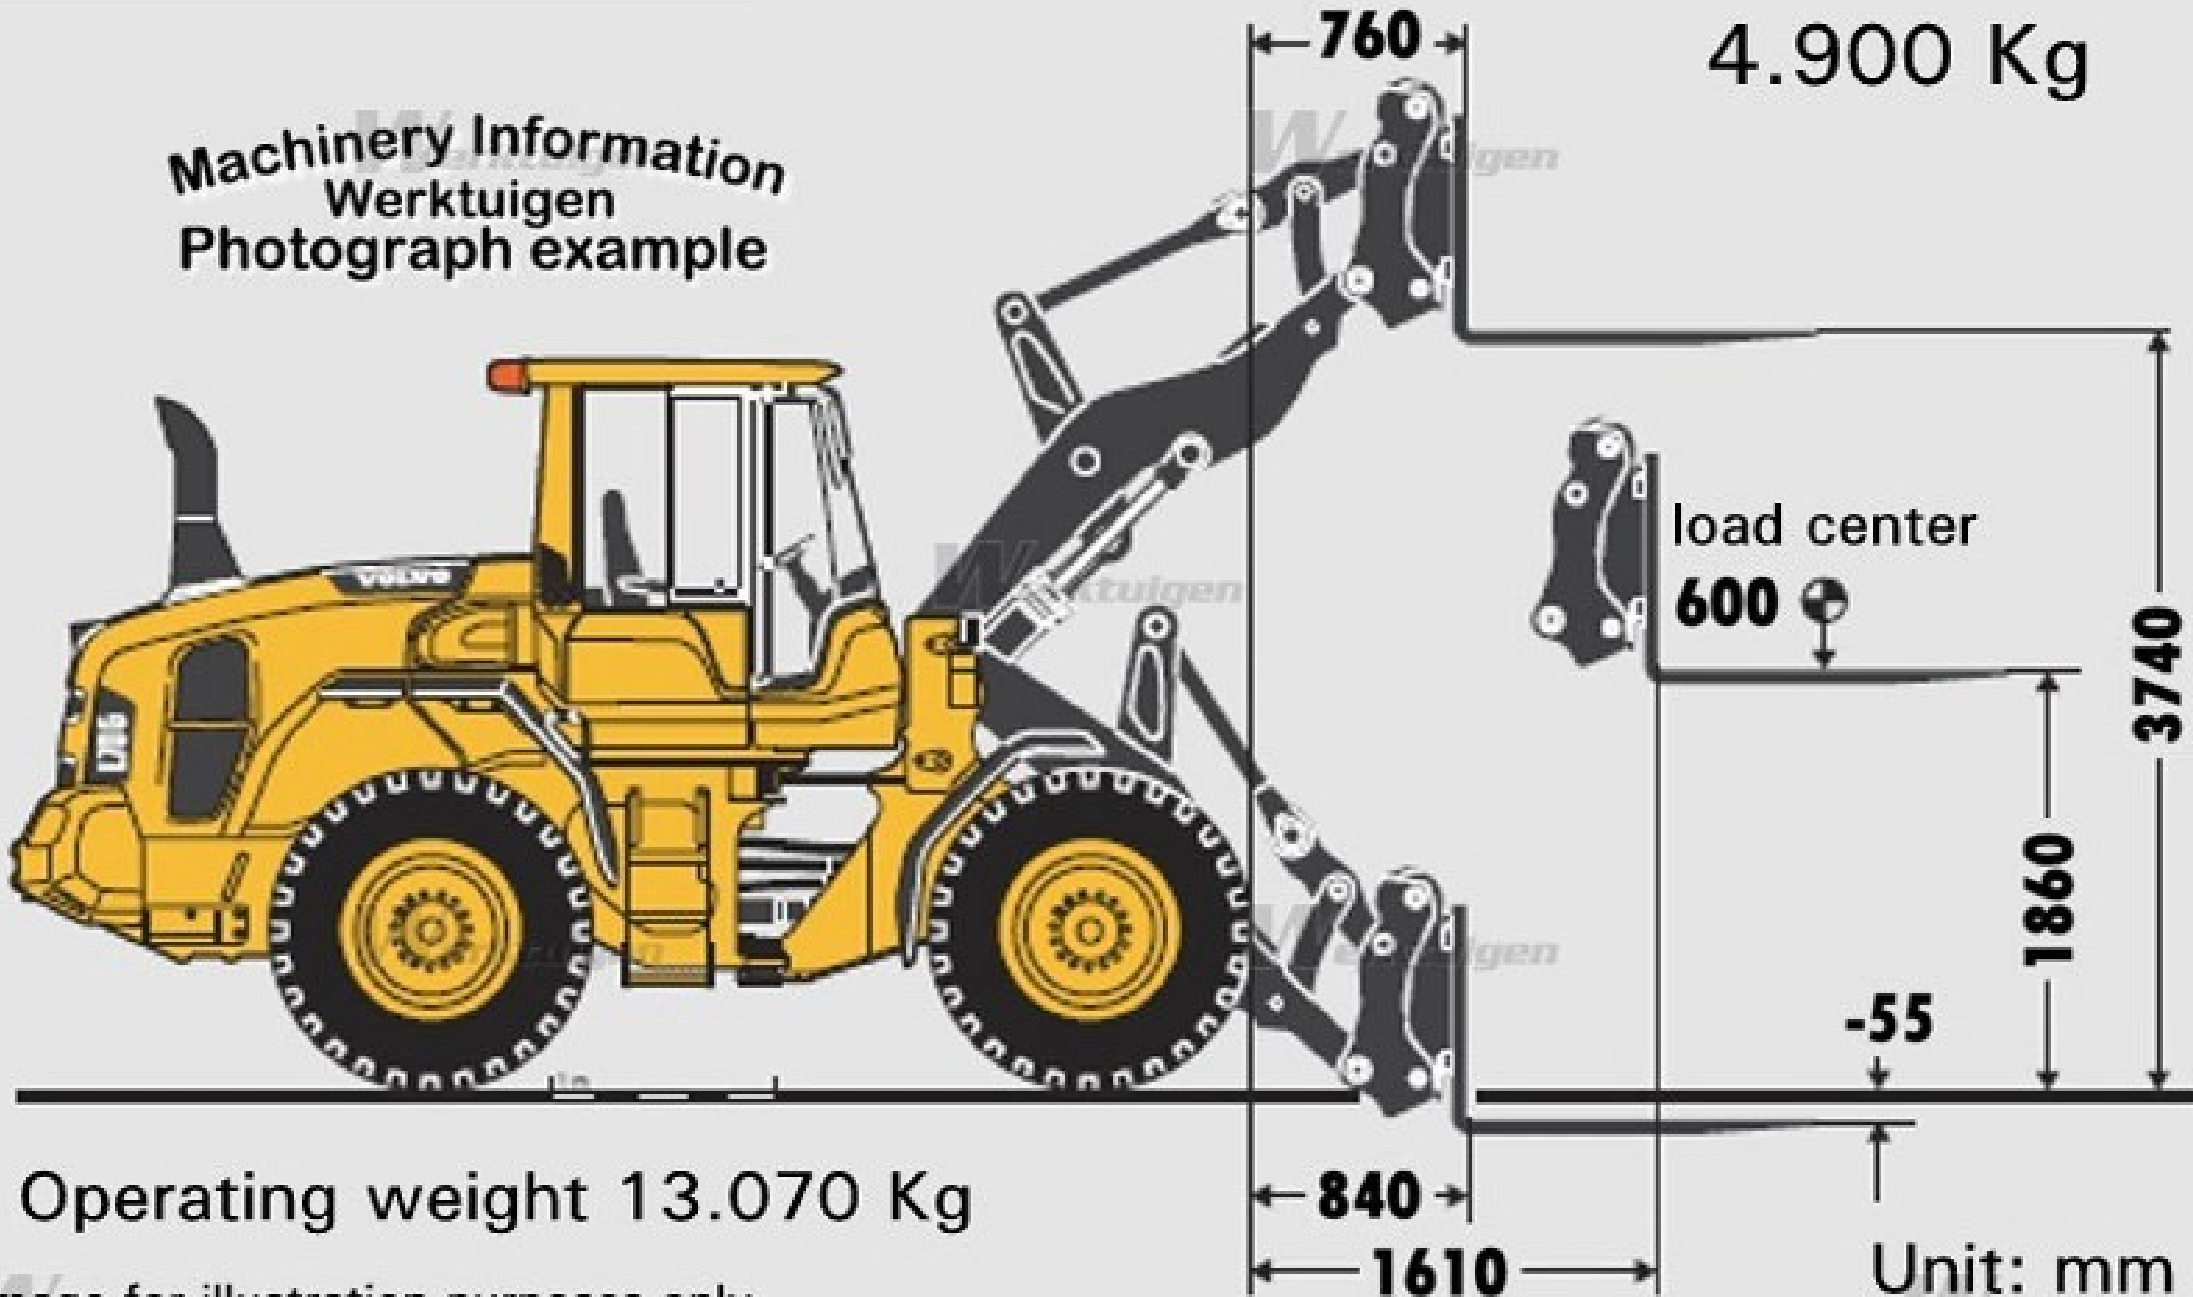

# VOLVO L70G

Operating load

4.900 Kg

Machinery Information  
Werktuigen  
Photograph example

Operating weight 13.070 Kg

Image for illustration purposes only